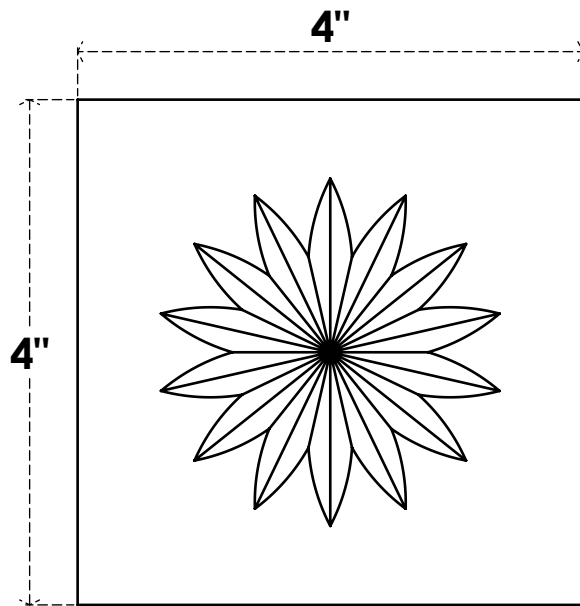

# ROSP040X040X100SDG09

4"W X 4"H X 1"P STANDARD SEDGWICK FLOWER ROSETTE WITH SQUARE EDGE,  
ARCHITECTURAL GRADE PVC

**FRONT**

**SIDE**

EKENA MILLWORK  
2300 WEST MAIN ST.  
CLARKSVILLE, TX 75426  
TOLL FREE: 866-607-0453  
WWW.EKENAMILLWORK.COM