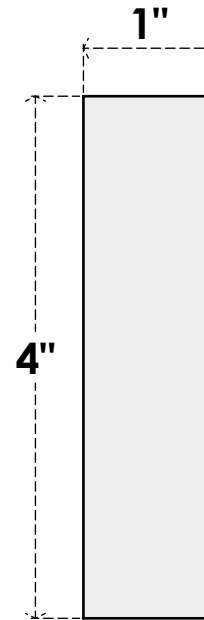

# ROSP040X040X100SDG09

4"W X 4"H X 1"P STANDARD SEDGWICK FLOWER ROSETTE WITH SQUARE EDGE,  
ARCHITECTURAL GRADE PVC

**FRONT**

**SIDE**

EKENA MILLWORK  
2300 WEST MAIN ST.  
CLARKSVILLE, TX 75426  
TOLL FREE: 866-607-0453  
WWW.EKENAMILLWORK.COM

#### NOTES

1. INSTALLATION TO BE COMPLETED IN ACCORDANCE WITH MANUFACTURER'S SPECIFICATIONS.
2. DRAWING MAY NOT BE TO SCALE
3. THIS DRAWING IS INTENDED FOR DESIGN AND PLANNING PURPOSES ONLY.
4. ALL INFORMATION CONTAINED HEREIN WAS CURRENT AT THE TIME OF DEVELOPMENT BUT MUST BE REVIEWED AND APPROVED BY THE PRODUCT MANUFACTURER TO BE CONSIDERED ACCURATE.
5. ARCHITECTURAL GRADE PVC PRODUCTS ARE MADE FROM EXPANDED CELLULAR PVC AND COME NATURALLY WHITE BUT MAY BE PAINTED